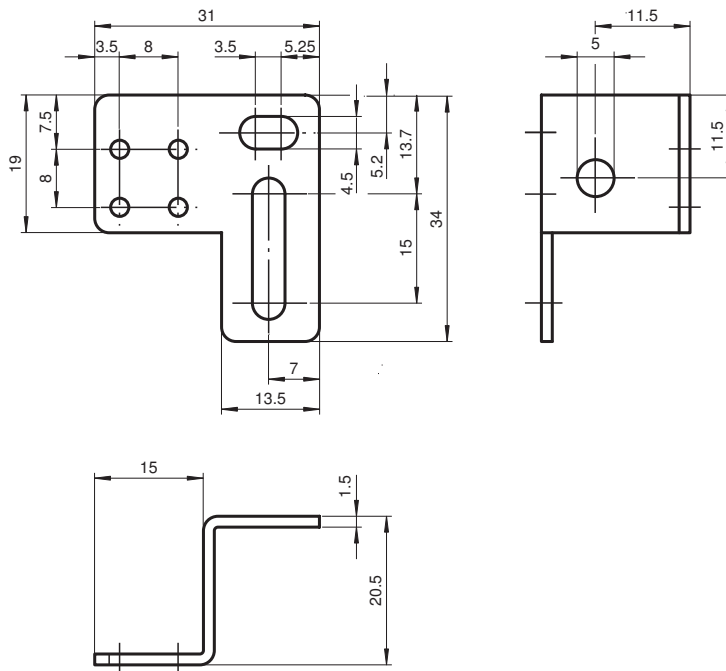

Mounting aid OMH-ML6-Z

- Mounting bracket
- Simple and fast mounting

Mounting bracket

Dimensions

Technical Data

Mechanical specifications

Material: nickel-plated steel

Suitable series