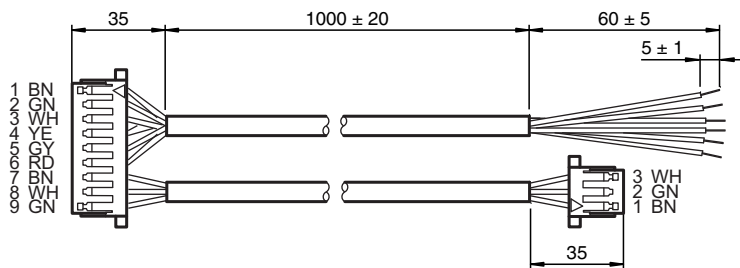

# Connecting cable

### Dimensions

#### Mechanical specifications

Material	
Cable	PVC
Cable	
Color	black
Mass	20 g
Cable length	1 m

Release date: 2020-03-23 Date of issue: 2021-02-05 Filename: 213236\_eng.pdf

Refer to "General Notes Relating to Pepperl+Fuchs Product Information".