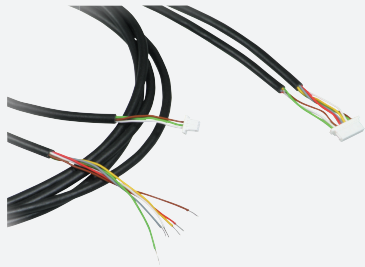

# Connecting cable

## UDB-Cable-9/6+3-1M

### Meaning of wire colours

Pin No.	Wire colour	Electrical connection
1	brown (BN)	+V <sub>S</sub>
2	green (GN)	-V <sub>S</sub>
3	white (WH)	Single sheet
4	yellow (YE)	Double sheet
5	grey (GY)	Air
6	red (RD)	Prog. input