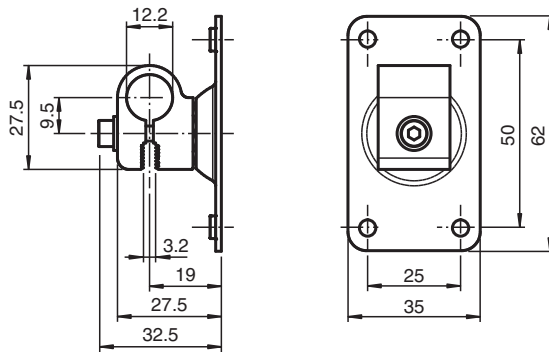

# Mounting aid OMH-RL31-08

- Bracket for round steel or sheet
- Simple and fast mounting

Mounting aid for round steel  $\varnothing$  12 mm or sheet 1.5 mm ... 3 mm

## Dimensions

## Technical Data

Mechanical specifications	
Material	Aluminum Metal sheet (steel), zinc-plated
Screwed connection	Screws for assembly included
Mass	approx. 60 g
Note	Infinitely adjustable on all axes
Suitable series	
Series	Series RL31 Series R201