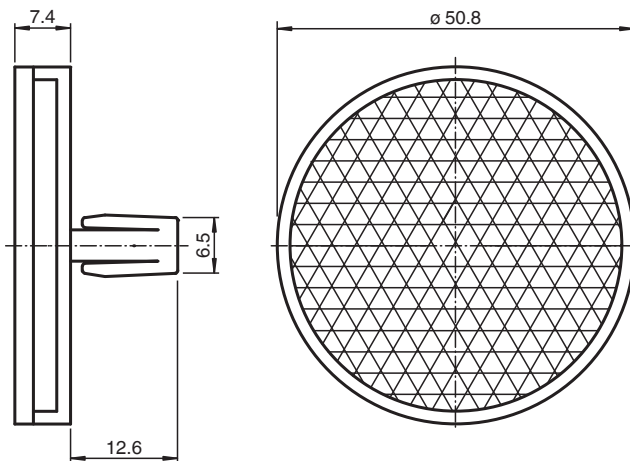

## REF-CLIP50HT

- Simple installation with snap-in fastener
- With extended temperature range up to 110 °C (230 °F)

Reflector, round  $\varnothing$  50 mm, snap-in, high temperature applications

### Dimensions

### Technical Data

<b>General specifications</b>	
Construction type	circular
<b>Ambient conditions</b>	
Ambient temperature	-20 ... 110 °C (-4 ... 230 °F)
<b>Mechanical specifications</b>	
Material	PC
Dimensions	Diameter: 50 mm
Mounting	Snap-in