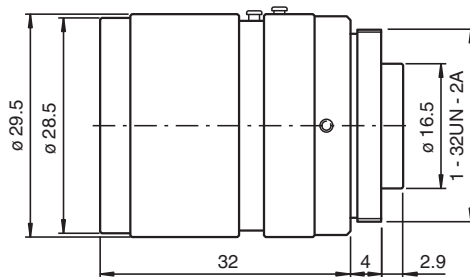

Accessory camera lens VOS-LE-C-25MM

- Exchangeable lens (C-Mount)
- Focal length 25 mm
- F 1.4-16
- Format 2/3"
- MOD 0.25 m

Fixed focal length lens, high-resolution, compact Megapixel lens, with locking screws for C-mount cameras

Dimensions

Technical Data

General specifications

Optical resolution	2 MP
Focal length	25 mm
Focal range	≥ 25 mm ... < 50 mm
Format	2/3"
Aperture	F1,4-16
Aperture contro	manually
Horizontal angle of view	20 °
Vertical angle of view	15.1 °
Diagonal angle of view	24.9 °
At image format	8.8 x 6.6 mm
MOD (Minimum object distance)	250 mm

Ambient conditions

Operating temperature	-20 ... 50 °C (-4 ... 122 °F)
-----------------------	-------------------------------

Mechanical specifications

Housing length	32 mm
----------------	-------

Release date: 2020-11-25 Date of issue: 2020-11-25 Filename: 70114989_eng.pdf

Singapore: +65 6779 9091
fa-info@sg.pepperl-fuchs.com

PF PEPPERL+FUCHS

Technical Data

Housing diameter	Ø 29.5 mm
Mass	55 g
Objective connection	C-mount
Filter thread	M 27 × 0,5