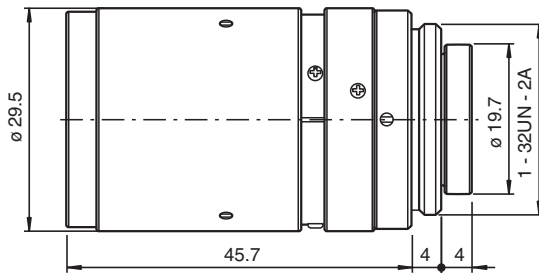

## Accessory camera lens VOS-LE-C-12MM

- Exchangeable lens (C-Mount)
- Focal length 12 mm
- F 1.4-16
- Format 2/3"
- MOD 0.1 m

Fixed focal length lens, high-resolution, compact Megapixel lens, with locking screws for C-mount cameras

### Dimensions

### Technical Data

General specifications	
Optical resolution	2 MP
Focal length	12 mm
Format	2/3"
Aperture	F1,4-16
Aperture contro	manually
Horizontal angle of view	39.4 °
Vertical angle of view	30.1 °
Diagonal angle of view	47.9 °
At image format	8.8 x 6.6 mm
MOD (Minimum object distance)	100 mm
Ambient conditions	
Operating temperature	-20 ... 50 °C (-4 ... 122 °F)
Mechanical specifications	
Housing length	45.7 mm
Housing diameter	Ø 29.5 mm