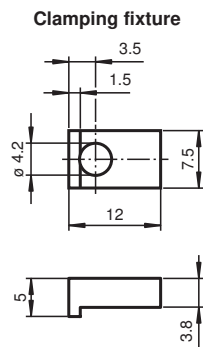

Mounting aid OMH-PLV-PLP

- Mounting bracket
- Simple and fast mounting

Mounting bracket for light grids, for rear or side wall installation

Dimensions

Technical Data

Mechanical specifications

Material	aluminum
Mounting	Mounting accessories included