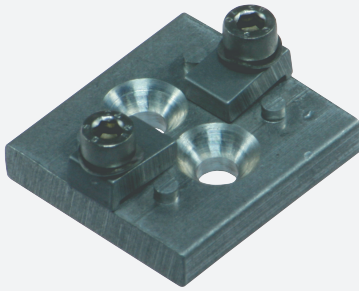

Mounting aid OMH-PLV-PLP

- Mounting bracket
- Simple and fast mounting

Mounting bracket for light grids, for rear or side wall installation

Dimensions

Technical Data

Mechanical specifications

Material	aluminum
Mounting	Mounting accessories included

General information

Scope of delivery	2 item(s)
-------------------	-----------

Suitable series

Series	PLV-PLP AL20 AL40
--------	-------------------------

Release date: 2020-03-23 Date of issue: 2020-06-29 Filename: 129996_eng.pdf