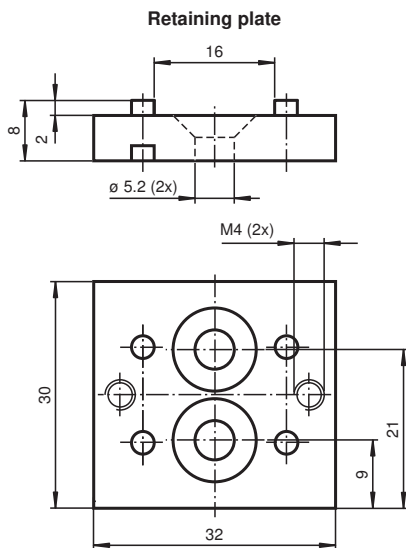

Mounting aid OMH-PLV-PLP

- Mounting bracket
- Simple and fast mounting

Mounting bracket for light grids, for rear or side wall installation

Dimensions

Technical Data

Mechanical specifications

Material	aluminum
Mounting	Mounting accessories included