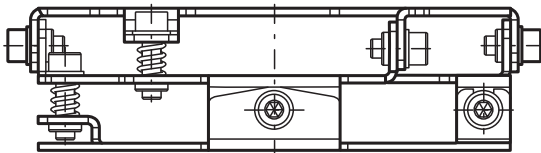

# Mounting aid MH-R2000

- Simple and fast mounting

Mounting aid for R2000 series, Quick clamp and adjustment system

## Dimensions