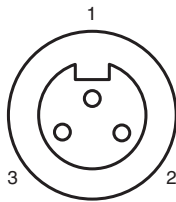

Technical Data

Contacts		Cu alloy gold plated
Body		PVC, yellow
Cable		PVC
Slotted nut		nickel-plated brass
Core insulation		PVC
Cable		fine-strand, flexible
Sheath diameter		Ø 9.9 mm
Bending radius		10 x cable diameter
Color		yellow
Cores		3 x 1.5 mm² (16 AWG)
Length	L	6 m
Note		STOOW UL Standard

Connection

- 1) ..... GN/YE
- 2) ..... BK
- 3) ..... WH

Release date: 2022-03-18 Date of issue: 2022-03-18 Filename: 912582_eng.pdf