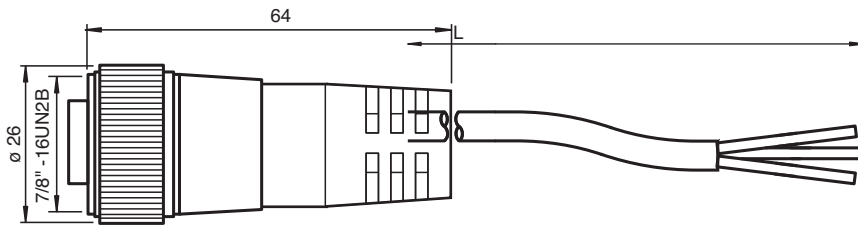

Female cordset V93-G-YE6M-STOOW

- Thread 7/8 inch

Female cordset, 7/8", 3-pin, STOOW cable

Technical Data

General specifications

Number of pins	3
Connection 1	socket
Construction type 1	straight
Threading 1	7/8 inch
Connection 2	cable end

Electrical specifications

Operating voltage	U_B	max. 600 V
Test voltage		1500 V
Operating current	I_B	13 A
Volume resistance		< 5 m Ω

Approvals and certificates

UL approval	cULus Listed, General Purpose
-------------	-------------------------------

Singapore: +65 6779 9091
fa-info@sg.pepperl-fuchs.com

pf PEPPERL+FUCHS

Technical Data

Contacts		Cu alloy gold plated
Body		PVC, yellow
Cable		PVC
Slotted nut		nickel-plated brass
Core insulation		PVC
Cable		fine-strand, flexible
Sheath diameter		Ø 9.9 mm
Bending radius		10 x cable diameter
Color		yellow
Cores		3 x 1.5 mm ² (16 AWG)
Length	L	6 m
Note		STOOW UL Standard