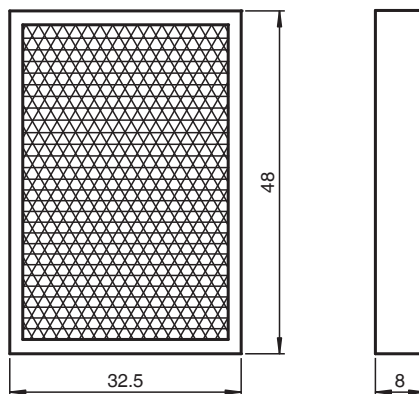

Reflector

REF-A48

- Self-adhesive for simple installation
- Rectangular design

Reflector, rectangular 48 mm x 32.5 mm, self-adhesive

Dimensions

Technical Data

General specifications	
Construction type	rectangular
Ambient conditions	
Ambient temperature	-20 ... 85 °C (-4 ... 185 °F)
Mechanical specifications	
Material	PMMA/ABS
Dimensions	48 mm x 32.5 mm x 8 mm
Mounting	self-adhesive