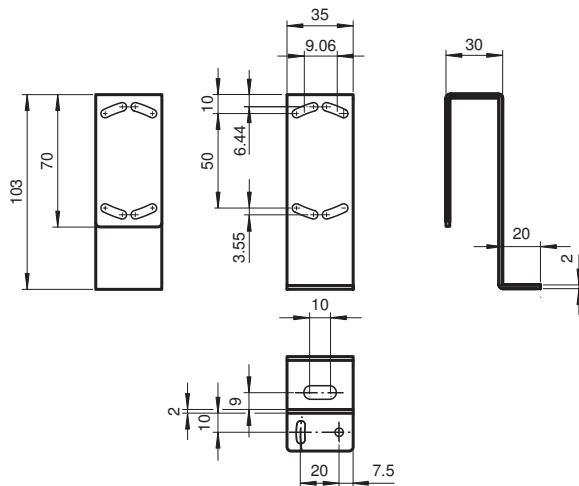

Mounting aid OMH-RL31-03

- Mounting bracket
- Simple and fast mounting

Mounting bracket narrow

Dimensions

Technical Data

Mechanical specifications

Material Metal sheet (steel), zinc-plated

Suitable series