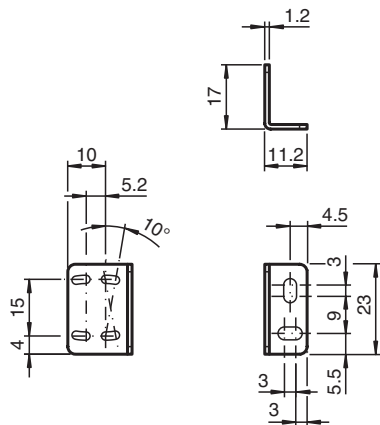

## Dimensions

## Technical Data

Mechanical specifications	
Material	Stainless steel
Mass	approx. 15 g
Mounting	Fixing screws , 2 x M2 allen head screws included with delivery
General information	
Scope of delivery	Mounting bracket , Fixing screws , SW1.5 Allen wrench
Suitable series	
Series	OB*-R2