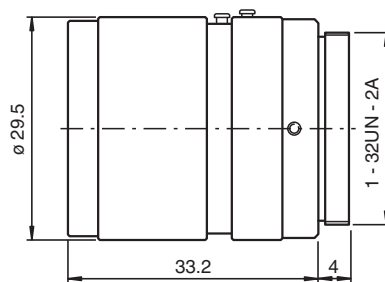

## Accessory camera lens VOS-LE-C-16MM

- Exchangeable lens (C-Mount)
- Focal length 16 mm
- F 1.4-16
- Format 2/3"
- MOD 0.25 m

Fixed focal length lens, high-resolution, compact Megapixel lens, with locking screws for C-mount cameras

### Dimensions

#### General specifications

Optical resolution	2 MP
Focal length	16 mm
Focal range	$\geq 12$ mm ... $< 25$ mm
Format	2/3"
Aperture	F1,4-16
Aperture contro	manually
Horizontal angle of view	31 °
Vertical angle of view	23.4 °
Diagonal angle of view	38.3 °
At image format	8.8 x 6.6 mm
MOD (Minimum object distance)	250 mm

**PF** PEPPERL+FUCHS

**Technical Data**

Housing diameter	Ø 29.5 mm
Mass	63 g
Objective connection	C-mount
Filter thread	M 27 × 0,5

Release date: 2020-11-25 Date of issue: 2020-11-25 Filename: 70114988\_eng.pdf