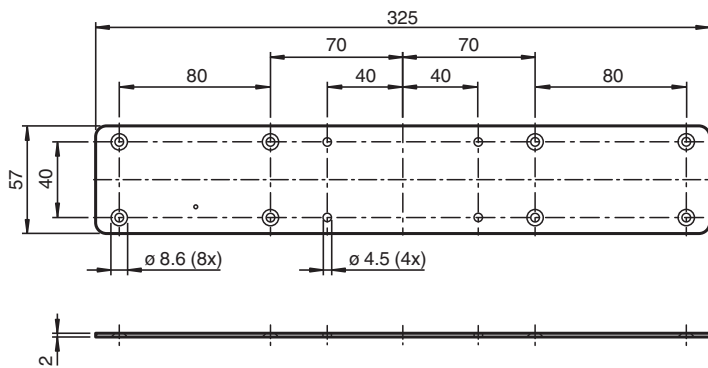

Connecting plate WCS-MV1

Connecting plate for reading heads WCS3B-LS221-U1 and WCS3B-LS221-U2

Dimensions

Technical Data

Mechanical specifications

Material	AISI 304
Dimensions	(W x H x D) 325 mm x 57 mm x 2 mm

General information

Scope of delivery	Connecting plate 8 screws M4 x 8 according to DIN EN ISO 7046, V4A
-------------------	---

Release date: 2023-05-26 Date of issue: 2023-05-26 Filename: 70150050_eng.pdf