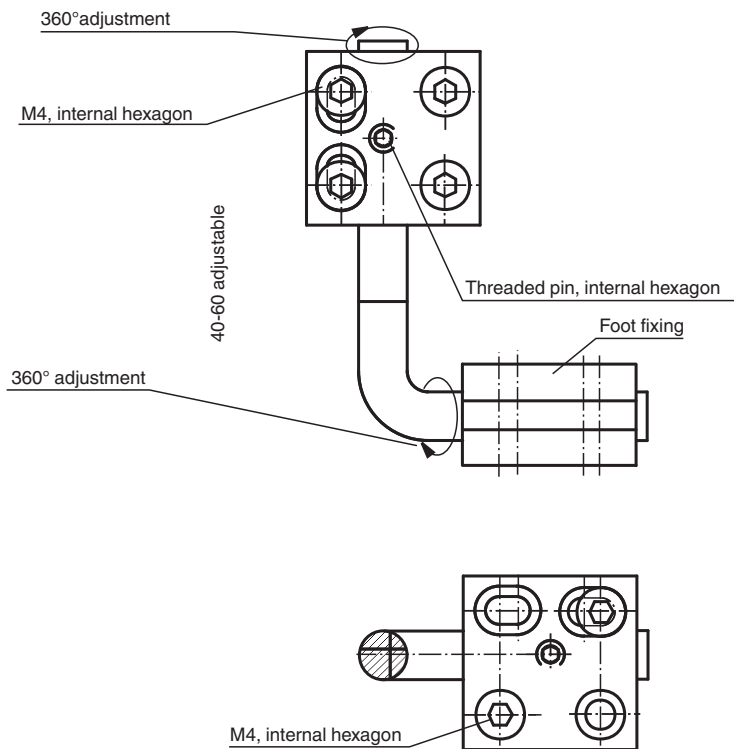

Mounting aid

VLX-MB1

- Secure fixing
- Simple mounting
- Mounting head and foot fixing may be independently rotated through 360°
- Robust construction

Mounting bracket

Dimensions

Technical Data

Ambient conditions