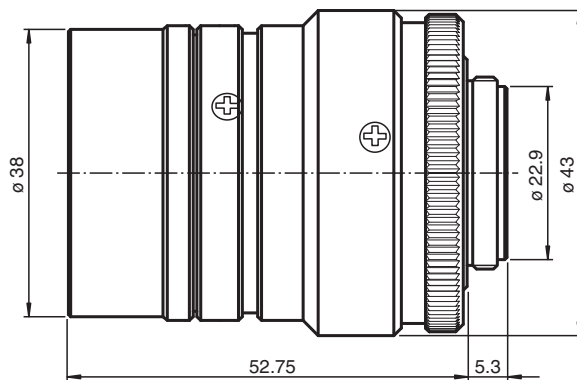

Accessory camera lens VOS-LE-C-12MM-HC

- Exchangeable lens (C-Mount)
- Focal length 12.5 mm
- F 1.4-16
- Format 1"
- MOD 0.3 m
- C-mount

Fixed focal length lens, high-resolution, compact Megapixel lens, with locking screws for C-mount cameras

Dimensions

Technical Data

General specifications

Optical resolution	7 MP
Focal length	12.5 mm
Focal range	≥ 12 mm ... < 25 mm
Format	1"
Aperture	F1,4-16
Aperture contro	manually
Horizontal angle of view	55.6 °
Vertical angle of view	42.5 °
Diagonal angle of view	67.7 °
At image format	12.8 x 9.6 mm
MOD (Minimum object distance)	300 mm

Refer to "General Notes Relating to Pepperl+Fuchs Product Information".

Technical Data

Housing length	52.75 mm
Housing diameter	Ø 43 mm
Mass	160 g
Objective connection	C-mount
Filter thread	M 35.5 × 0.5