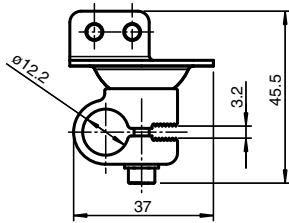

# Mounting aid OMH-06

- Bracket for round steel or sheet

Mounting aid for round steel  $\varnothing$  12 mm or sheet 1.5 mm ... 3 mm

## Dimensions

### Mechanical specifications

Material	Metal sheet (steel), zinc-plated aluminum
Mass	approx. 50 g
Mounting	Mounting accessories included
<b>Suitable series</b>	
Series	MLV12
Safety Series	SL12, SLA12

Release date: 2020-03-23 Date of issue: 2020-06-29 Filename: 115156\_eng.pdf