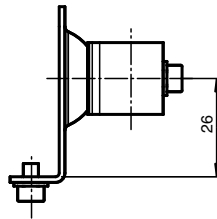

# Mounting aid OMH-06

- Bracket for round steel or sheet

Mounting aid for round steel  $\varnothing$  12 mm or sheet 1.5 mm ... 3 mm

## Dimensions