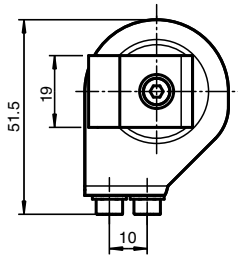

# Mounting aid OMH-06

- Bracket for round steel or sheet

Mounting aid for round steel  $\varnothing$  12 mm or sheet 1.5 mm ... 3 mm

## Dimensions

### Mechanical specifications

Material	Metal sheet (steel), zinc-plated aluminum
Mass	approx. 50 g
Mounting	Mounting accessories included
<b>Suitable series</b>	
Series	MLV12
Safety Series	SL12, SLA12

Release date: 2020-03-23 Date of issue: 2020-06-29 Filename: 115156\_eng.pdf