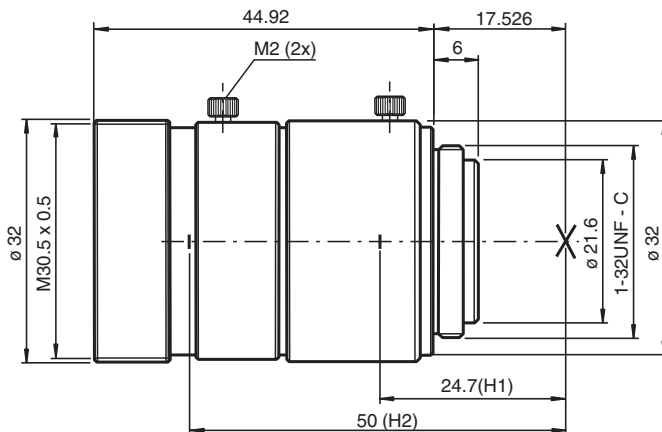

Accessory camera lens VOS-LE-C-50MM-JC

- Exchangeable lens (C-Mount)
- Focal length 50 mm
- F2.0-22
- Format 2/3"
- MOD 0.5
- C-mount

Fixed focal length lens, high-resolution, compact Megapixel lens, with locking screws for C-mount cameras

Dimensions

Technical Data

General specifications

Focal length	50 mm
Format	2/3"
Aperture	F2.0-22
Aperture contro	manually
Horizontal angle of view	14.5 °
Vertical angle of view	10.8 °
Diagonal angle of view	18 °
At image format	12.8 x 9.6 mm
MOD (Minimum object distance)	500 mm

Ambient conditions

Operating temperature	-10 ... 50 °C (14 ... 122 °F)
Storage temperature	-20 ... 60 °C (-4 ... 140 °F)

Mechanical specifications

Housing length	39.5 mm
Housing diameter	Ø 32 mm

Release date: 2022-12-02 Date of issue: 2022-12-02 Filename: 70142267_eng.pdf

Singapore: +65 6779 9091
fa-info@sg.pepperl-fuchs.com

PF PEPPERL+FUCHS

Technical Data

Mass	90 g
Objective connection	C-mount
Filter thread	M 30,5 × 0,5

Release date: 2022-12-02 Date of issue: 2022-12-02 Filename: 70142267_eng.pdf