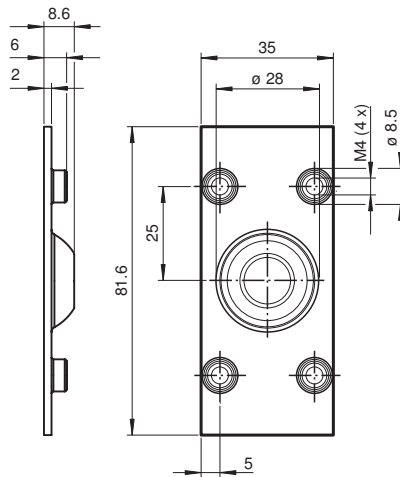

Mounting aid OMH-RL31-04

- Mounting bracket
- Simple and fast mounting

Mounting aid for round steel \varnothing 12 mm or sheet 1.5 mm ... 3 mm

Dimensions

Technical Data

Mechanical specifications	
Material	Metal sheet (steel), zinc-plated
Mass	approx. 60 g
Suitable series	
Series	Series 31